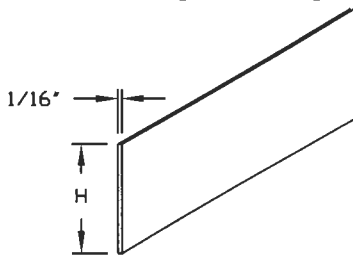

Flat Plate Backsplashes *Custom Height and Length*

(Style: FPB) Specify H and length.