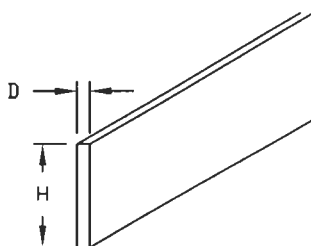

Deep Backsplashes *Custom Height, Depth and Length*

(Style: DBS) Specify H, D and length.